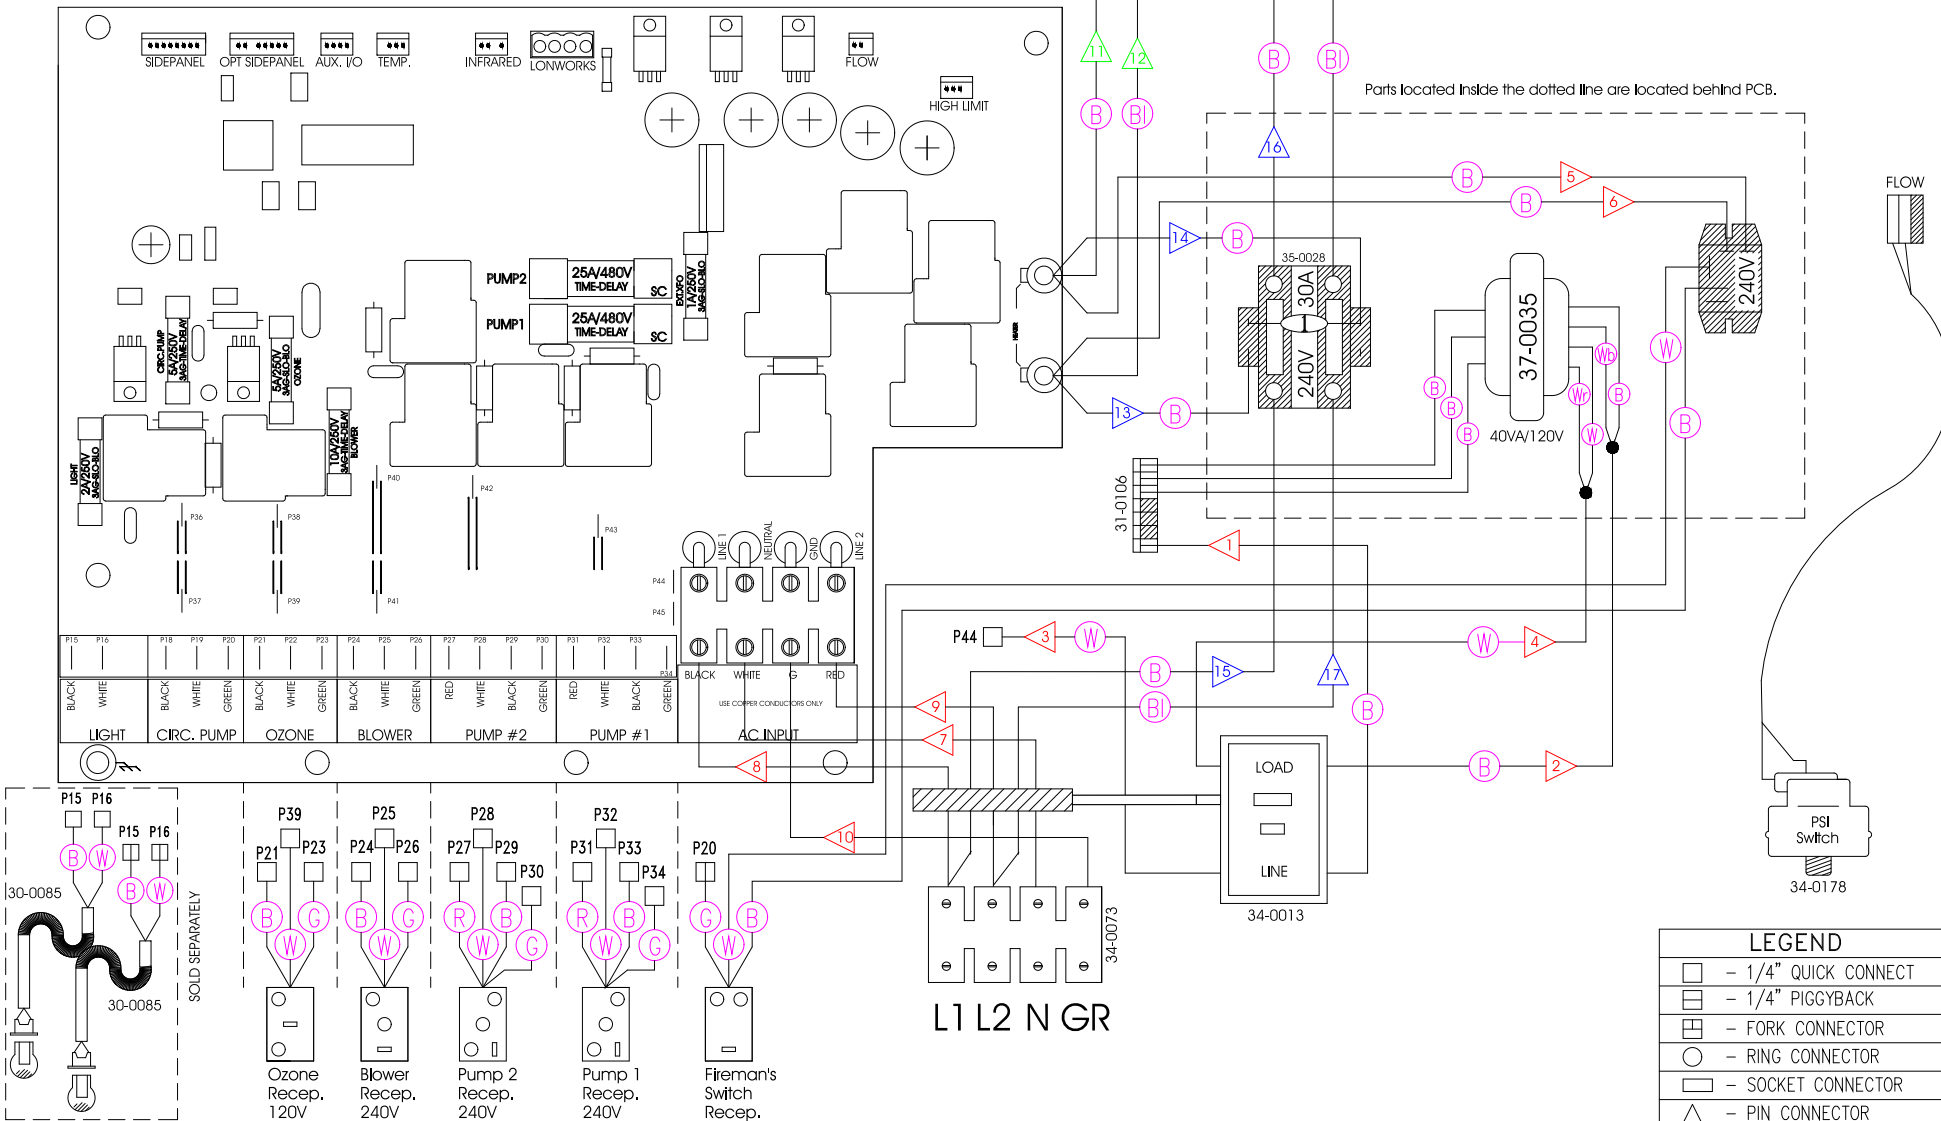

33-0025-R5

26-0054
11kW Heater

LEGEND	
	- 1/4" QUICK CONNECT
	- 1/4" PIGGYBACK
	- FORK CONNECTOR
	- RING CONNECTOR
	- SOCKET CONNECTOR
	- PIN CONNECTOR

HYDROQUIP
13345 Estelle St.
Corona, CA 92879
Phone: (909) 273-7575 Fax: (800) 332-7190

Manufacture Notes: on Contactor Indicates capacitor.

SHADED COMPONENTS ARE 240V

Dwg. No.: D556AH-HKPQY-JZ	Drawn By: BH	Rev. 1	Wire Color Code B - Black G - Green Br - Brown BI - Blue R - Red V - Violet O - Orange W - White Y - Yellow Gr - Gray
Reviewed By:	Date: 07/31/02	Diagram No.: 5134	